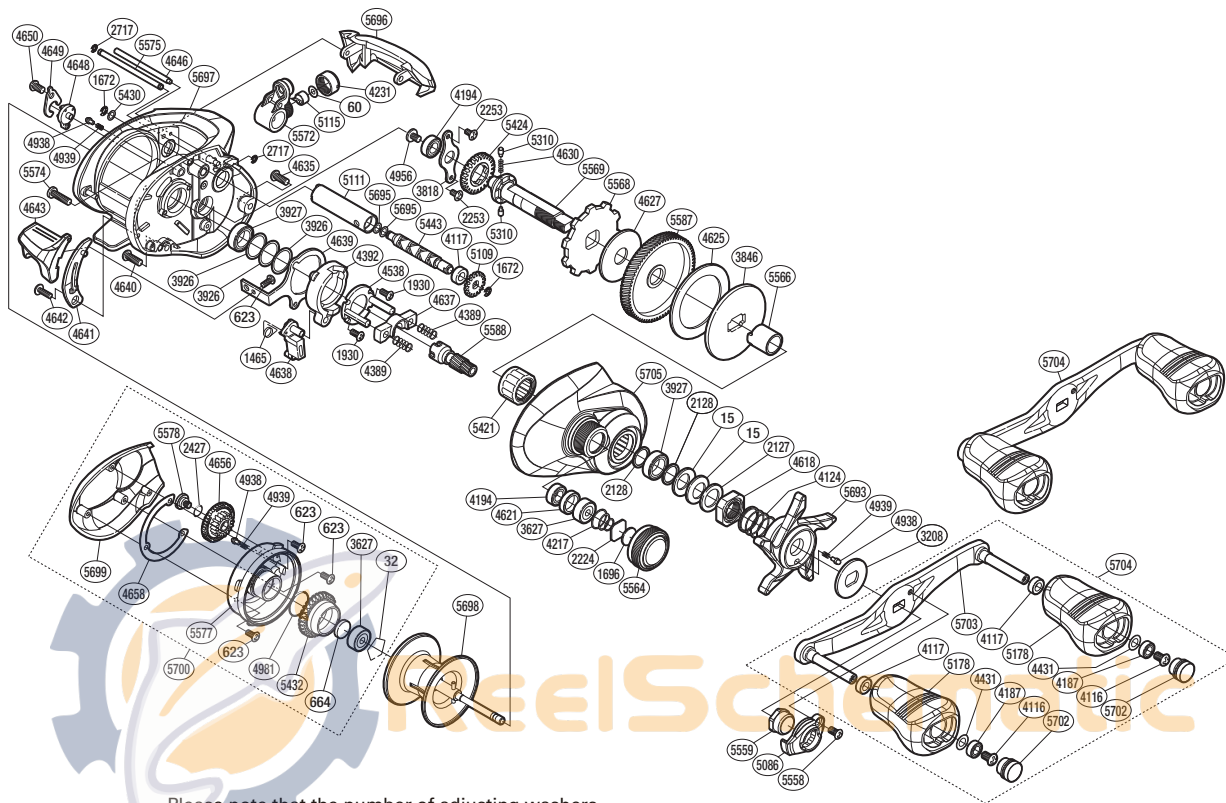

SHIMANO

CHRONARCH

A-RB

CH G-150XG

Please note that the number of adjusting washers may not be the same as shown in the exploded views. (Adjustment will vary with each individual product.)

(51RH29G150X)

Part No.	Description	Part No.	Description	Part No.	Description
BNT0015	Drag Spring Washer	BNT4538	Clutch Cam Retainer	BNT5424	Idle Gear
BNT0032	Bearing Retainer	BNT4618	Star Drag Nut	BNT5430	Washer
BNT0060	Spacer	BNT4621	Bearing Spacer	BNT5432	Brake Pipe Gear Assembly
BNT0623	Screw	BNT4625	Drag Washer	BNT5443	Worm Shaft
BNT0664	Spacer B	BNT4627	Drag Washer	BNT5558	Screw
BNT1465	Clutch Pawl Spring	BNT4630	Idle Gear Spring	BNT5559	Handle Nut
BNT1672	E Lock	BNT4635	Screw	BNT5564	Cast Control Cap
BNT1696	Cast Control Spacer	BNT4637	Yoke	BNT5566	Roller Clutch Inner Tube
BNT1930	Screw	BNT4638	Clutch Pawl	BNT5568	Anti-Reverse Ratchet
BNT2127	Star Drag Spacer	BNT4639	Clutch Plate	BNT5569	Drive Shaft
BNT2128	Bearing Washer	BNT4640	Screw	BNT5572	Line Guide Assembly
BNT2224	Spool Tension Spacer	BNT4641	Clutch Bar Guide	BNT5574	Screw
BNT2253	Screw	BNT4642	Screw	BNT5575	Line Guard
BNT2427	O Ring	BNT4643	Quick-Fire li Clutch Bar Assembly	BNT5577	Brake Case Assembly
BNT2717	E Lock	BNT4646	Stabilizer Bar	BNT5578	Screw
BNT3208	Star Drag Click Plate	BNT4648	Side Plate Cam Lever	BNT5587	Drive Gear
BNT3627	Ball Bearing	BNT4649	Cam Lever Retainer	BNT5588	Pinion Gear
BNT3818	Drive Shaft Retainer	BNT4650	Screw	BNT5693	Star Drag
BNT3846	Key Washer	BNT4656	Br Dial	BNT5695	Washer
BNT3926	Washer	BNT4658	Washer	BNT5696	Level Wind Protector
BNT3927	Ball Bearing	BNT4938	Click Pin	BNT5697	Frame Assembly
BNT4116	Screw	BNT4939	Click Spring	BNT5698	Spool Assembly
BNT4117	Bushing	BNT4956	Screw	BNT5699	Left Side Plate
BNT4124	Star Drag Spring	BNT4981	O Ring	BNT5700	Left Side Plate Assembly
BNT4187	Ball Bearing	BNT5086	Handle Retainer	BNT5702	Handle Knob Seal
BNT4194	Ball Bearing	BNT5109	Idle Gear	BNT5703	Handle Shank Assembly
BNT4217	Spool Tension Spring	BNT5111	Level Wind Guard	BNT5704	Handle Assembly
BNT4231	Pawl Cap	BNT5115	Line Guide Pawl	BNT5705	Right Side Plate Assembly
BNT4389	Yoke Spring	BNT5178	Handle Knob		
BNT4392	Clutch Cam	BNT5310	Idle Gear Pin		
BNT4431	Washer	BNT5421	Roller Clutch Bearing	BNT4692	B-100 Oil (accessory)